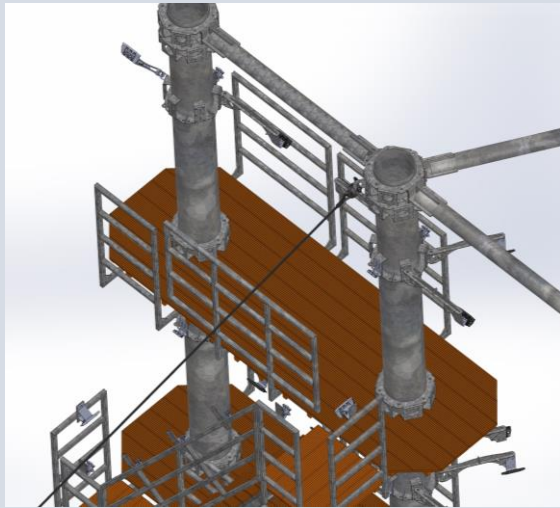

Adapted poles for ziplanding platforms

Crossbars

Crossbar on top, head to head poles		# projects	1
	crossbar on top posts 2200 mm		-, - €
	crossbar on top posts 6000 mm		-, - €
	crossbar on top posts 7000 mm		-, - €
	crossbar on top posts 8000 mm		-, - €
	crossbar on top posts 9000 mm		-, - €

Structurecables between poles above zipline

structurecables between poles above zipline	# projects	
Complete cable on top over length +/- 22 -> 25 m zip		1 -,- €
Complete cable on top over length +/- 30 -> 33 m zip		-,- €
Complete cable on top over length +/- 50 -> 53 m zip		-,- €

Standard Platforms

platform		# projects	1
	platform standard pole		,- €
	platform double pole		,- €
	arrival zipplatform		,- €

Acces tower Parts for a standard double pole

Acces tower with stairs and hand rail		# projects	1
	entrance cage with door 1 m large black		,- €
	stairs to level 1 with handrail on 1 side		,- €
	stairs to level 2 with handrail on 1 side		,- €
	stairs to level 3 with handrail on 1 side		,- €
	handrail double platform type 1		,- €
	handrail double platform type 2		,- €
	handrail double platform type 3		,- €
	handrail double platform type 4		,- €