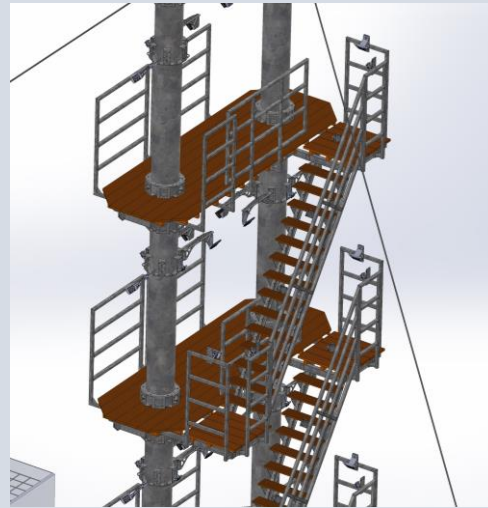

Adapted poles for ziplanding platforms

Crossbars

Crossbar on top, head to head poles		# projects	1
	crossbar on top posts 2200 mm		-, - €
	crossbar on top posts 6000 mm		-, - €
	crossbar on top posts 7000 mm		-, - €
	crossbar on top posts 8000 mm		-, - €
	crossbar on top posts 9000 mm		-, - €

Towcables poles - ziplines

cable work from top posts to ballast		# projects	1
	cable from 6000 mm to ballast		-, - €
	cable from 7500 mm to ballast		-, - €
	cable from 10200 mm to ballast		-, - €
	cable from 12000 mm to ballast		-, - €
	extra zip cable from 9300 to ballast		-, - €
	extra zip cable from 6600 to ballast		-, - €
	extra zip cable from 3900 to ballast		-, - €

Structurecables between poles above zipline

structurecables between poles above zipline	# projects	
Complete cable on top over length +/- 22 -> 25 m zip		1 -,- €
Complete cable on top over length +/- 30 -> 33 m zip		-,- €
Complete cable on top over length +/- 50 -> 53 m zip		-,- €

Standard Platforms

platform		# projects	1
	platform standard pole		,- €
	platform double pole		,- €
	arrival zipplatform		,- €

Acces tower Parts for a standard double pole

Acces tower with stairs and hand rail		# projects	1
	entrance cage with door 1 m large black		,- €
	stairs to level 1 with handrail on 1 side		,- €
	stairs to level 2 with handrail on 1 side		,- €
	stairs to level 3 with handrail on 1 side		,- €
	handrail double platform type 1		,- €
	handrail double platform type 2		,- €
	handrail double platform type 3		,- €
	handrail double platform type 4		,- €