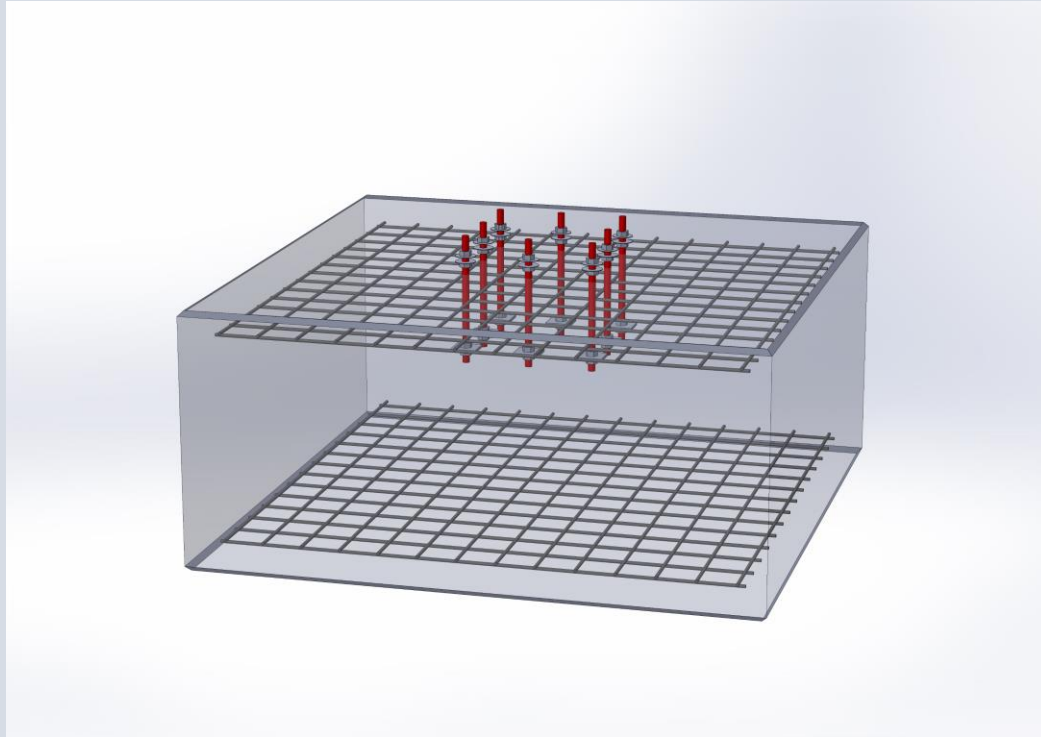

Foundation ballast tension cables

foundations balast cable work to the field		# projects	1
	metal netting 2 pieces foundation slabe		,- €
	ancreplate		,- €
	concrete		,- €

Structure poles

galvanised round poles with connectors		# projects	1
	length 6000 mm 1 platform		-, - €
	length 6000 mm 2 platform		-, - €
	length 7500 mm 1 platform		-, - €
	length 7500 mm 2 platform		-, - €
	length 9500 mm 2 platform		-, - €
	length 9500 mm 3 platform		-, - €
	length 12000 mm 2 platform		-, - €
	length 12000 mm 3 platform		-, - €
	length 12000 mm 4 platform		-, - €

Adapted poles for ziplanding platforms

Crossbars

Crossbar on top, head to head poles		# projects	1
	crossbar on top posts 2200 mm		-, - €
	crossbar on top posts 6000 mm		-, - €
	crossbar on top posts 7000 mm		-, - €
	crossbar on top posts 8000 mm		-, - €
	crossbar on top posts 9000 mm		-, - €

Crosscables head to head poles

Cable work on top poles		# projects	
	horizontal crosscable between tops 6000 mm		1
	horizontal crosscable between tops 7000 mm		-,- €
	horizontal crosscable between tops 8000 mm		-,- €
	horizontal crosscable between tops 9000 mm		-,- €
	cable crossing path		-,- €

Standard Platforms

platform		# projects	1
	platform standard pole		,- €
	platform double pole		,- €
	arrival zipplatform		,- €

Acces tower Parts for a standard double pole

Acces tower with stairs and hand rail		# projects	1
	entrance cage with door 1 m large black		,- €
	stairs to level 1 with handrail on 1 side		,- €
	stairs to level 2 with handrail on 1 side		,- €
	stairs to level 3 with handrail on 1 side		,- €
	handrail double platform type 1		,- €
	handrail double platform type 2		,- €
	handrail double platform type 3		,- €
	handrail double platform type 4		,- €