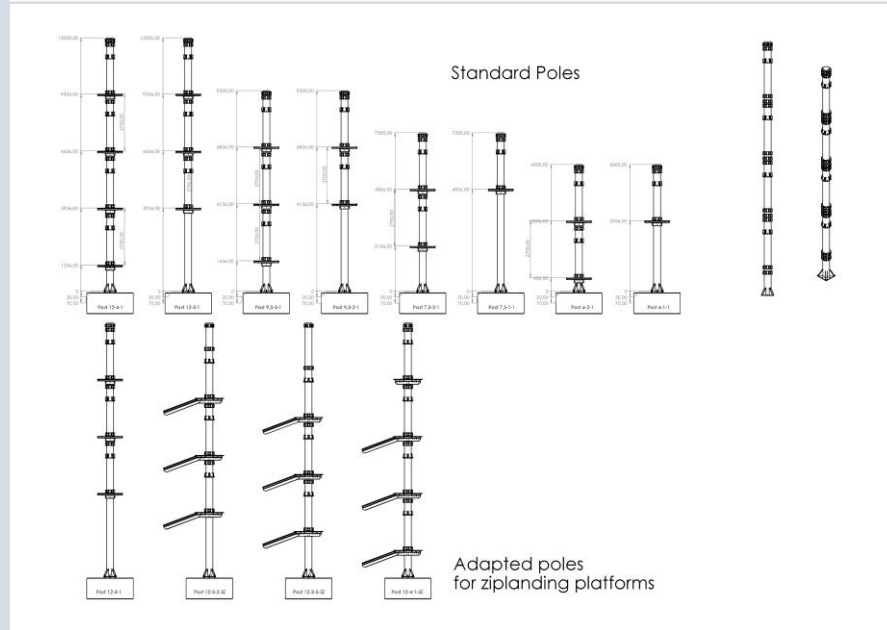

Foundation ballast tension cables

foundations balast cable work to the field		# projects	1
	metal netting 2 pieces foundation slabe		,- €
	ancreplate		,- €
	concrete		,- €

Structure poles

galvanised round poles with connectors		# projects	1
	length 6000 mm 1 platform		-, - €
	length 6000 mm 2 platform		-, - €
	length 7500 mm 1 platform		-, - €
	length 7500 mm 2 platform		-, - €
	length 9500 mm 2 platform		-, - €
	length 9500 mm 3 platform		-, - €
	length 12000 mm 2 platform		-, - €
	length 12000 mm 3 platform		-, - €
	length 12000 mm 4 platform		-, - €

Adapted poles for ziplanding platforms

Crossbars

Crossbar on top, head to head poles		# projects	1
	crossbar on top posts 2200 mm		-, - €
	crossbar on top posts 6000 mm		-, - €
	crossbar on top posts 7000 mm		-, - €
	crossbar on top posts 8000 mm		-, - €
	crossbar on top posts 9000 mm		-, - €