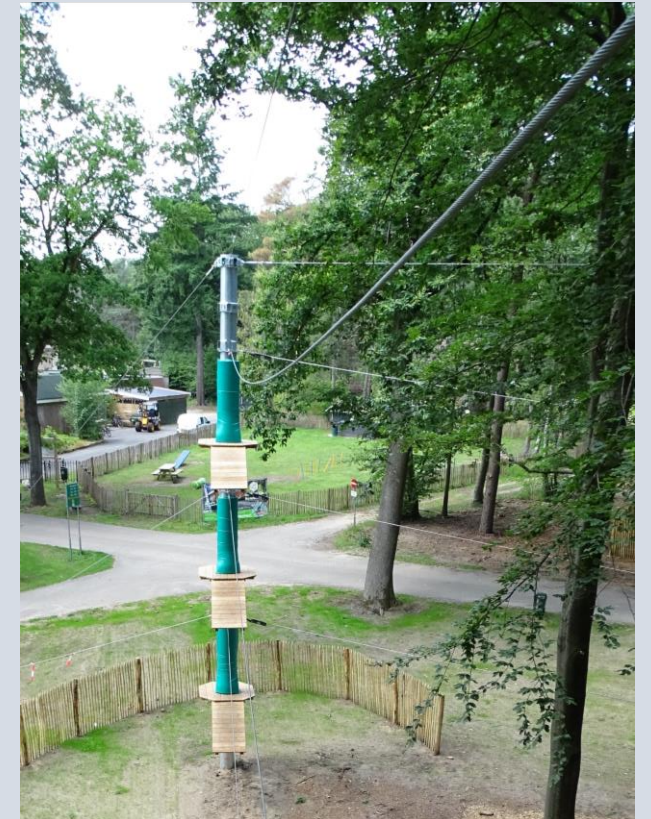

Structurecables between poles above zipline

structurecables between poles above zipline	# projects	
Complete cable on top over length +/- 22 -> 25 m zip		1 -,- €
Complete cable on top over length +/- 30 -> 33 m zip		-,- €
Complete cable on top over length +/- 50 -> 53 m zip		-,- €