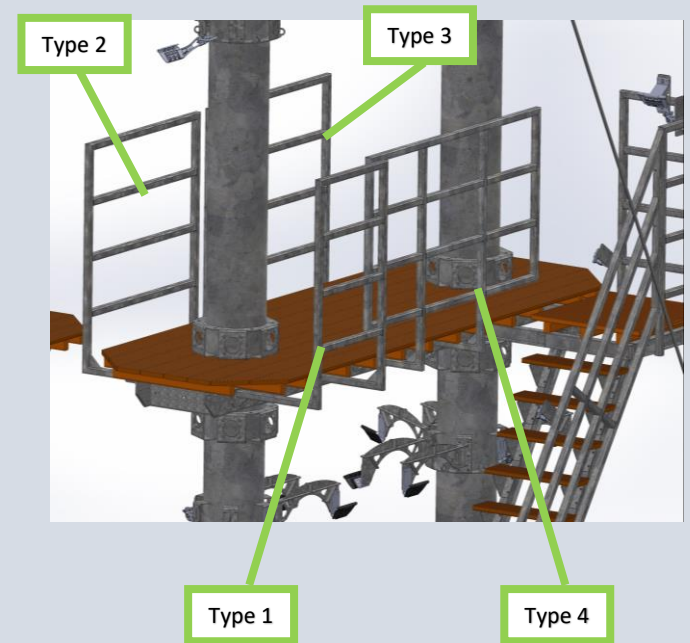

Towcables poles - ziplines

cable work from top posts to ballast		# projects	1
	cable from 6000 mm to ballast		-, - €
	cable from 7500 mm to ballast		-, - €
	cable from 10200 mm to ballast		-, - €
	cable from 12000 mm to ballast		-, - €
	extra zip cable from 9300 to ballast		-, - €
	extra zip cable from 6600 to ballast		-, - €
	extra zip cable from 3900 to ballast		-, - €

Structurecables between poles above zipline

structurecables between poles above zipline	# projects	
Complete cable on top over length +/- 22 -> 25 m zip		1 -,- €
Complete cable on top over length +/- 30 -> 33 m zip		-,- €
Complete cable on top over length +/- 50 -> 53 m zip		-,- €

Standard Platforms

platform		# projects	1
	platform standard pole		,- €
	platform double pole		,- €
	arrival zipplatform		,- €

Acces tower Parts for a standard double pole

Acces tower with stairs and hand rail		# projects	1
	entrance cage with door 1 m large black		,- €
	stairs to level 1 with handrail on 1 side		,- €
	stairs to level 2 with handrail on 1 side		,- €
	stairs to level 3 with handrail on 1 side		,- €
	handrail double platform type 1		,- €
	handrail double platform type 2		,- €
	handrail double platform type 3		,- €
	handrail double platform type 4		,- €

Standard Saferoller life line parts per obstacle

Saferoller		# projects	1
	Saferoller life line parts per obstacle with multiclamparm or monoclamp		-, - €
	bifurcation		-, - €
	shark		-, - €

Standard Saferoller life line parts in acces tower