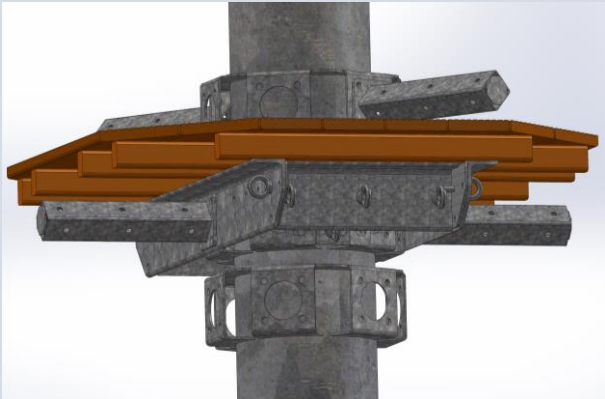

Accessories obstacles, Play elements included in type package