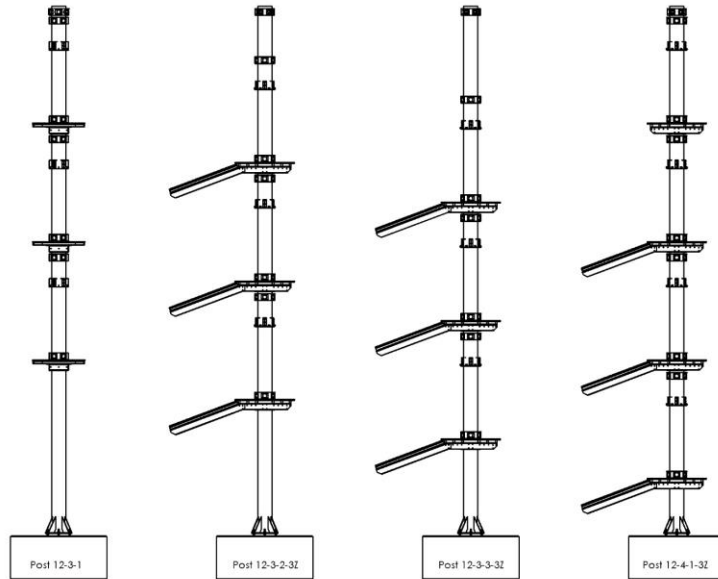

Foundation ballast tension cables

foundations balast cable work to the field		# projects	1
	metal netting 2 pieces foundation slabe		,- €
	ancreplate		,- €
	concrete		,- €

Structure poles

galvanised round poles with connectors		# projects	1
	length 6000 mm 1 platform		-, - €
	length 6000 mm 2 platform		-, - €
	length 7500 mm 1 platform		-, - €
	length 7500 mm 2 platform		-, - €
	length 9500 mm 2 platform		-, - €
	length 9500 mm 3 platform		-, - €
	length 12000 mm 2 platform		-, - €
	length 12000 mm 3 platform		-, - €
	length 12000 mm 4 platform		-, - €

Adapted poles for ziplanding platforms

Crossbars

Crossbar on top, head to head poles		# projects	1
	crossbar on top posts 2200 mm		-, - €
	crossbar on top posts 6000 mm		-, - €
	crossbar on top posts 7000 mm		-, - €
	crossbar on top posts 8000 mm		-, - €
	crossbar on top posts 9000 mm		-, - €

Crosscables head to head poles

Cable work on top poles		# projects	
	horizontal crosscable between tops 6000 mm		1
	horizontal crosscable between tops 7000 mm		-,- €
	horizontal crosscable between tops 8000 mm		-,- €
	horizontal crosscable between tops 9000 mm		-,- €
	cable crossing path		-,- €