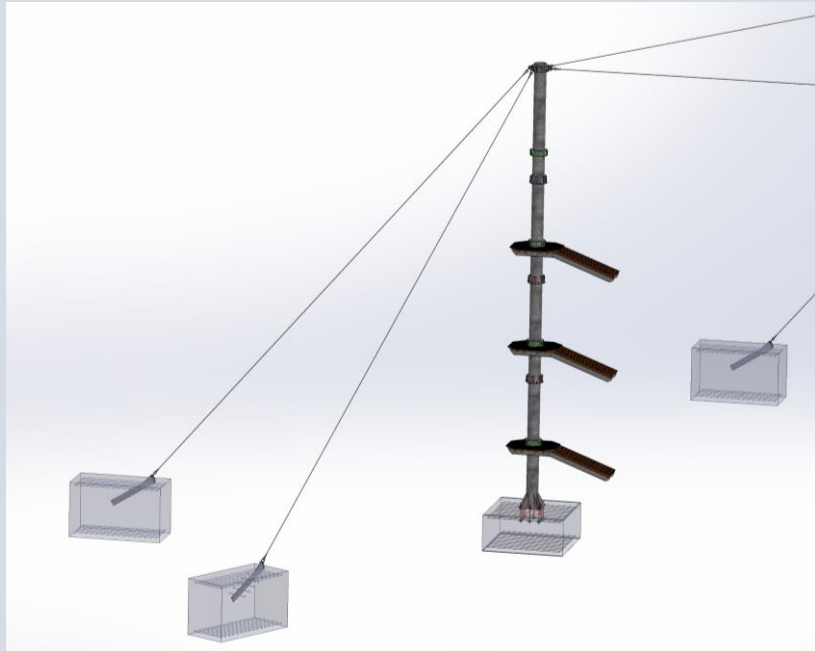

Foundation ballast tension cables

foundations balast cable work to the field		# projects	1
	metal netting 2 pieces foundation slabe		,- €
	ancreplate		,- €
	concrete		,- €

Structure poles

galvanised round poles with connectors		# projects	1
	length 6000 mm 1 platform		-, - €
	length 6000 mm 2 platform		-, - €
	length 7500 mm 1 platform		-, - €
	length 7500 mm 2 platform		-, - €
	length 9500 mm 2 platform		-, - €
	length 9500 mm 3 platform		-, - €
	length 12000 mm 2 platform		-, - €
	length 12000 mm 3 platform		-, - €
	length 12000 mm 4 platform		-, - €

Adapted poles for ziplanding platforms

Crossbars

Crossbar on top, head to head poles		# projects	1
	crossbar on top posts 2200 mm		-, - €
	crossbar on top posts 6000 mm		-, - €
	crossbar on top posts 7000 mm		-, - €
	crossbar on top posts 8000 mm		-, - €
	crossbar on top posts 9000 mm		-, - €

Towcables poles - ziplines

cable work from top posts to ballast		# projects	1
	cable from 6000 mm to ballast		-, - €
	cable from 7500 mm to ballast		-, - €
	cable from 10200 mm to ballast		-, - €
	cable from 12000 mm to ballast		-, - €
	extra zip cable from 9300 to ballast		-, - €
	extra zip cable from 6600 to ballast		-, - €
	extra zip cable from 3900 to ballast		-, - €

Standard Platforms

platform		# projects	1
	platform standard pole		,- €
	platform double pole		,- €
	arrival zipplatform		,- €

Acces tower Parts for a standard double pole

Acces tower with stairs and hand rail		# projects	1
	entrance cage with door 1 m large black		,- €
	stairs to level 1 with handrail on 1 side		,- €
	stairs to level 2 with handrail on 1 side		,- €
	stairs to level 3 with handrail on 1 side		,- €
	handrail double platform type 1		,- €
	handrail double platform type 2		,- €
	handrail double platform type 3		,- €
	handrail double platform type 4		,- €