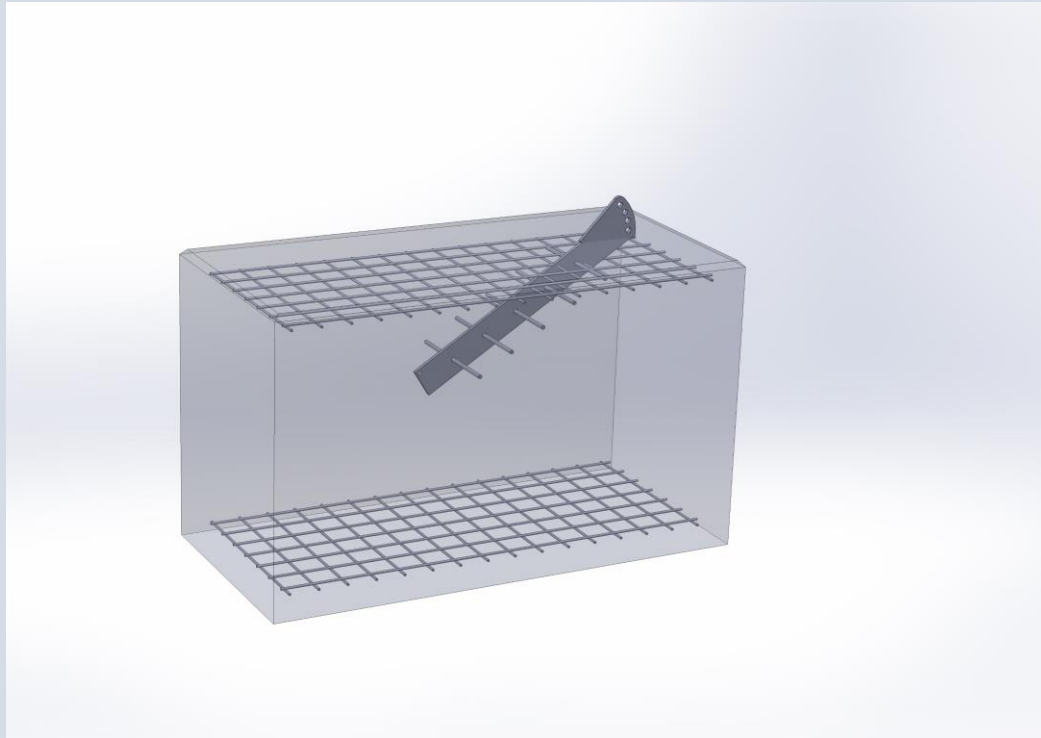

Outdoor
Contents Type HR1

**Prefab.
High-Rope
Parks.
Round tubes**

A & P
ADVENTURE & PARK EQUIPMENT

Foundation poles

foundations posts		# projects	1
	metal netting 2 pieces foundation slabe		-, - €
	Ancre chair		-, - €
	Concrete to be ordered by local dealer		-, - €

Foundation ballast tension cables

foundations balast cable work to the field		# projects	1
	metal netting 2 pieces foundation slabe		,- €
	ancreplate		,- €
	concrete		,- €

Structure poles

galvanised round poles with connectors		# projects	1
	length 6000 mm 1 platform		-, - €
	length 6000 mm 2 platform		-, - €
	length 7500 mm 1 platform		-, - €
	length 7500 mm 2 platform		-, - €
	length 9500 mm 2 platform		-, - €
	length 9500 mm 3 platform		-, - €
	length 12000 mm 2 platform		-, - €
	length 12000 mm 3 platform		-, - €
	length 12000 mm 4 platform		-, - €

Adapted poles for ziplanding platforms

Crossbars

Crossbar on top, head to head poles		# projects	1
	crossbar on top posts 2200 mm		-, - €
	crossbar on top posts 6000 mm		-, - €
	crossbar on top posts 7000 mm		-, - €
	crossbar on top posts 8000 mm		-, - €
	crossbar on top posts 9000 mm		-, - €

Standard Platforms

platform		# projects	1
	platform standard pole		,- €
	platform double pole		,- €
	arrival zipplatform		,- €

Acces tower Parts for a standard double pole

Acces tower with stairs and hand rail		# projects	1
	entrance cage with door 1 m large black		,- €
	stairs to level 1 with handrail on 1 side		,- €
	stairs to level 2 with handrail on 1 side		,- €
	stairs to level 3 with handrail on 1 side		,- €
	handrail double platform type 1		,- €
	handrail double platform type 2		,- €
	handrail double platform type 3		,- €
	handrail double platform type 4		,- €