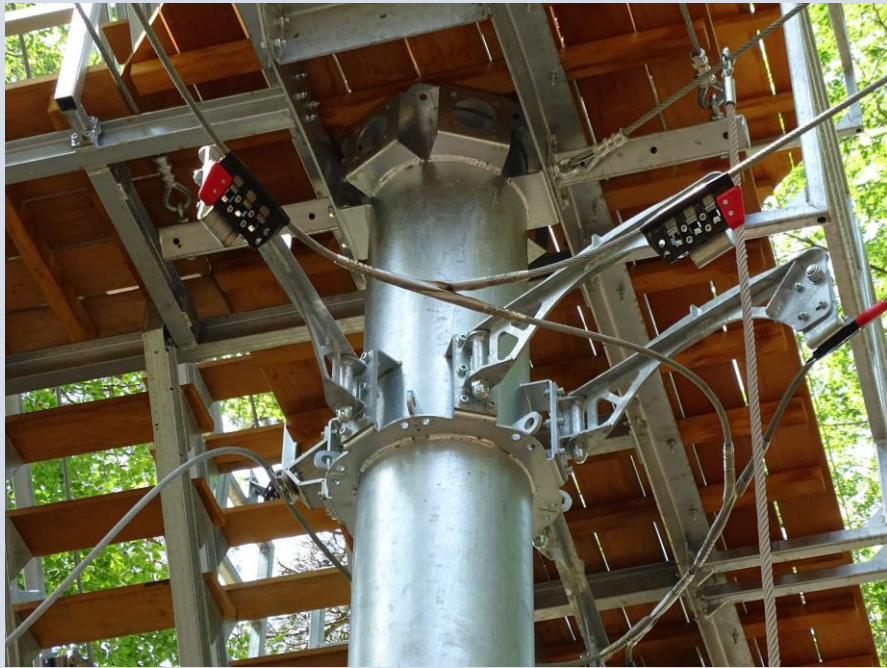

Standard Platforms

platform		# projects	1
	platform standard pole		,- €
	platform double pole		,- €
	arrival zipplatform		,- €

Acces tower Parts for a standard double pole

Acces tower with stairs and hand rail		# projects	1
	entrance cage with door 1 m large black		,- €
	stairs to level 1 with handrail on 1 side		,- €
	stairs to level 2 with handrail on 1 side		,- €
	stairs to level 3 with handrail on 1 side		,- €
	handrail double platform type 1		,- €
	handrail double platform type 2		,- €
	handrail double platform type 3		,- €
	handrail double platform type 4		,- €

Standard Saferoller life line parts per obstacle

Saferoller		# projects	1
	Saferoller life line parts per obstacle with multiclamparm or monoclamp		-, - €
	bifurcation		-, - €
	shark		-, - €

Standard Saferoller life line parts in acces tower