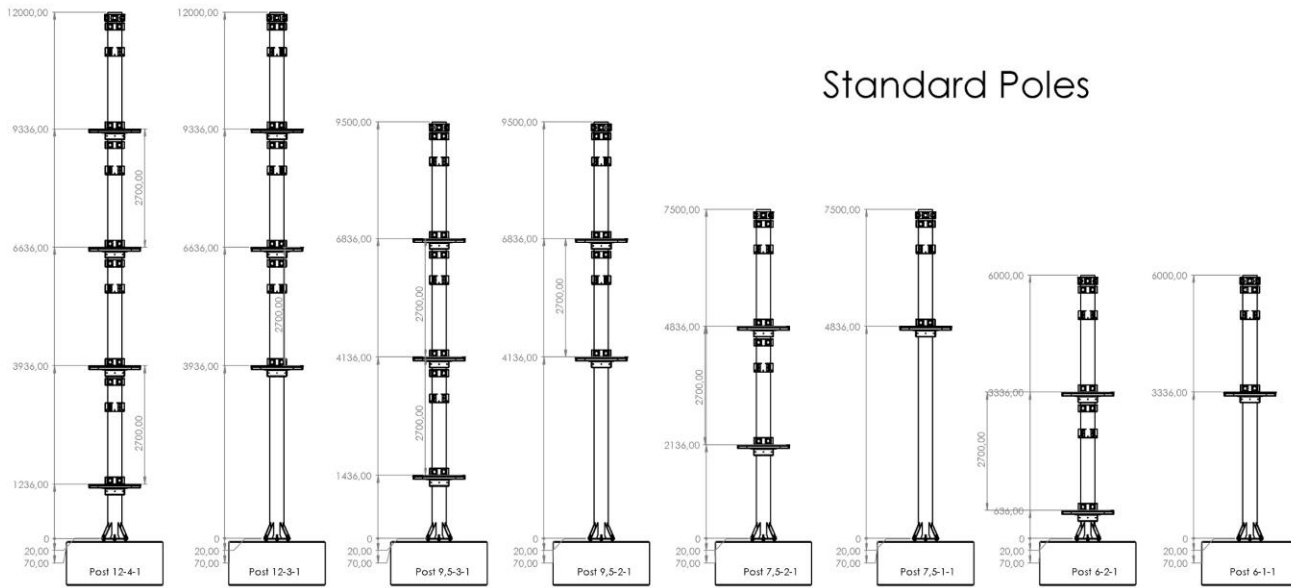

Foundation ballast tension cables

foundations balast cable work to the field		# projects	1
	metal netting 2 pieces foundation slabe		,- €
	ancreplate		,- €
	concrete		,- €

Structure poles

galvanised round poles with connectors		# projects	1
	length 6000 mm 1 platform		-, - €
	length 6000 mm 2 platform		-, - €
	length 7500 mm 1 platform		-, - €
	length 7500 mm 2 platform		-, - €
	length 9500 mm 2 platform		-, - €
	length 9500 mm 3 platform		-, - €
	length 12000 mm 2 platform		-, - €
	length 12000 mm 3 platform		-, - €
	length 12000 mm 4 platform		-, - €

Adapted poles for ziplanding platforms

Crossbars

Crossbar on top, head to head poles		# projects	1
	crossbar on top posts 2200 mm		-, - €
	crossbar on top posts 6000 mm		-, - €
	crossbar on top posts 7000 mm		-, - €
	crossbar on top posts 8000 mm		-, - €
	crossbar on top posts 9000 mm		-, - €

Crosscables head to head poles

Cable work on top poles		# projects	
	horizontal crosscable between tops 6000 mm		1
	horizontal crosscable between tops 7000 mm		-,- €
	horizontal crosscable between tops 8000 mm		-,- €
	horizontal crosscable between tops 9000 mm		-,- €
	cable crossing path		-,- €

Towcables poles - ziplines

cable work from top posts to ballast		# projects	1
	cable from 6000 mm to ballast		-, - €
	cable from 7500 mm to ballast		-, - €
	cable from 10200 mm to ballast		-, - €
	cable from 12000 mm to ballast		-, - €
	extra zip cable from 9300 to ballast		-, - €
	extra zip cable from 6600 to ballast		-, - €
	extra zip cable from 3900 to ballast		-, - €