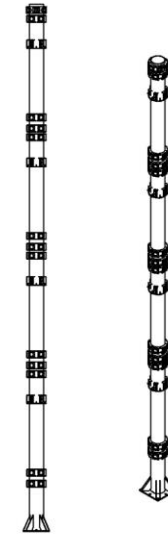

Foundation ballast tension cables

foundations balast cable work to the field		# projects	1
	metal netting 2 pieces foundation slabe		,- €
	ancreplate		,- €
	concrete		,- €

Structure poles

galvanised round poles with connectors		# projects	1
	length 6000 mm 1 platform		-, - €
	length 6000 mm 2 platform		-, - €
	length 7500 mm 1 platform		-, - €
	length 7500 mm 2 platform		-, - €
	length 9500 mm 2 platform		-, - €
	length 9500 mm 3 platform		-, - €
	length 12000 mm 2 platform		-, - €
	length 12000 mm 3 platform		-, - €
	length 12000 mm 4 platform		-, - €

Adapted poles for ziplanding platforms

Crossbars

Crossbar on top, head to head poles		# projects	1
	crossbar on top posts 2200 mm		-, - €
	crossbar on top posts 6000 mm		-, - €
	crossbar on top posts 7000 mm		-, - €
	crossbar on top posts 8000 mm		-, - €
	crossbar on top posts 9000 mm		-, - €

Crosscables head to head poles

Cable work on top poles		# projects	
	horizontal crosscable between tops 6000 mm		1
	horizontal crosscable between tops 7000 mm		-,- €
	horizontal crosscable between tops 8000 mm		-,- €
	horizontal crosscable between tops 9000 mm		-,- €
	cable crossing path		-,- €

Standard Platforms

platform		# projects	1
	platform standard pole		,- €
	platform double pole		,- €
	arrival zipplatform		,- €

Acces tower Parts for a standard double pole

Acces tower with stairs and hand rail		# projects	1
	entrance cage with door 1 m large black		,- €
	stairs to level 1 with handrail on 1 side		,- €
	stairs to level 2 with handrail on 1 side		,- €
	stairs to level 3 with handrail on 1 side		,- €
	handrail double platform type 1		,- €
	handrail double platform type 2		,- €
	handrail double platform type 3		,- €
	handrail double platform type 4		,- €